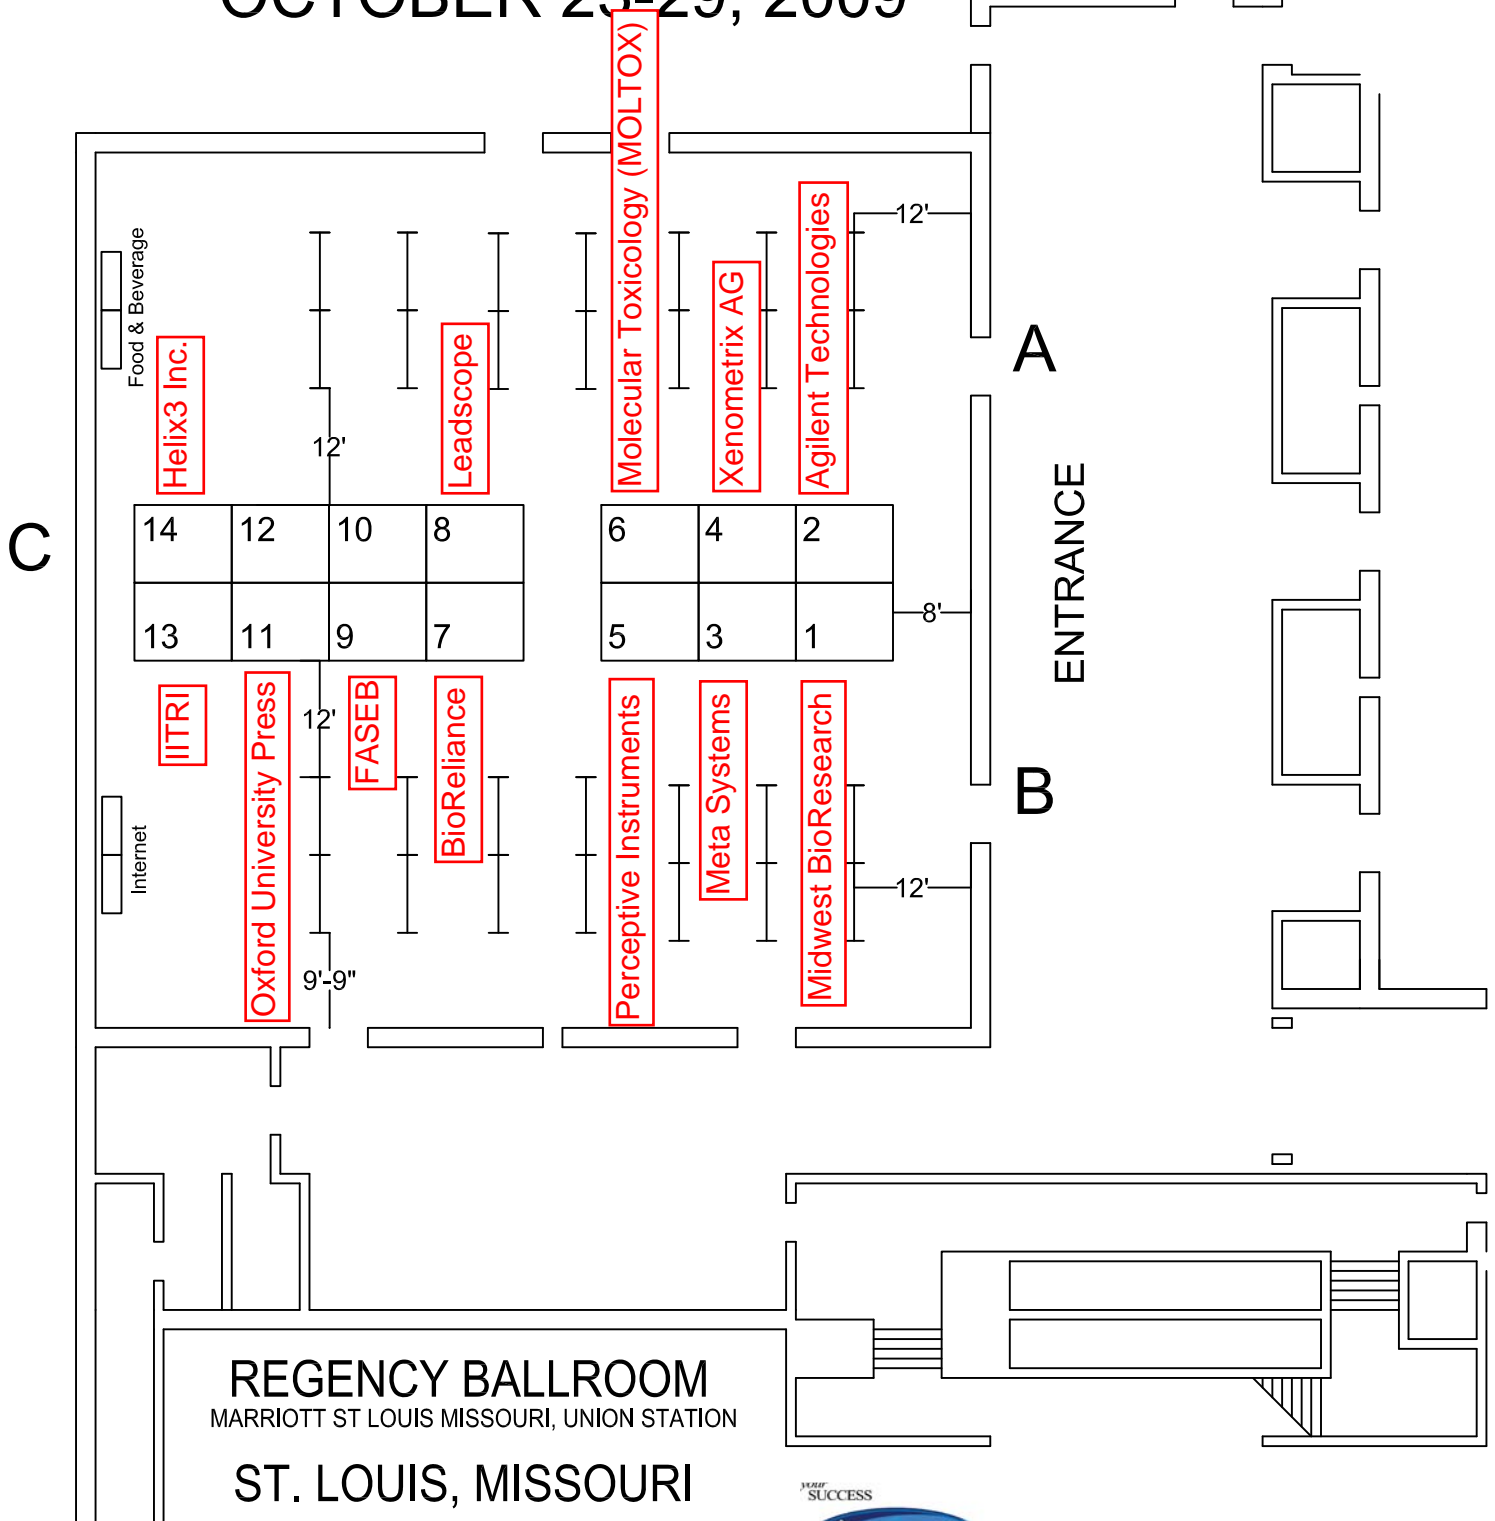

EMS MEETING OCTOBER 23-29, 2009

Inventory as of 10/1/2009 - stb

Dimension	Size	Qty	SqFt
8'x10'	80	14	1,120
Totals:		14	1,120

28 - POSTERBOARDS